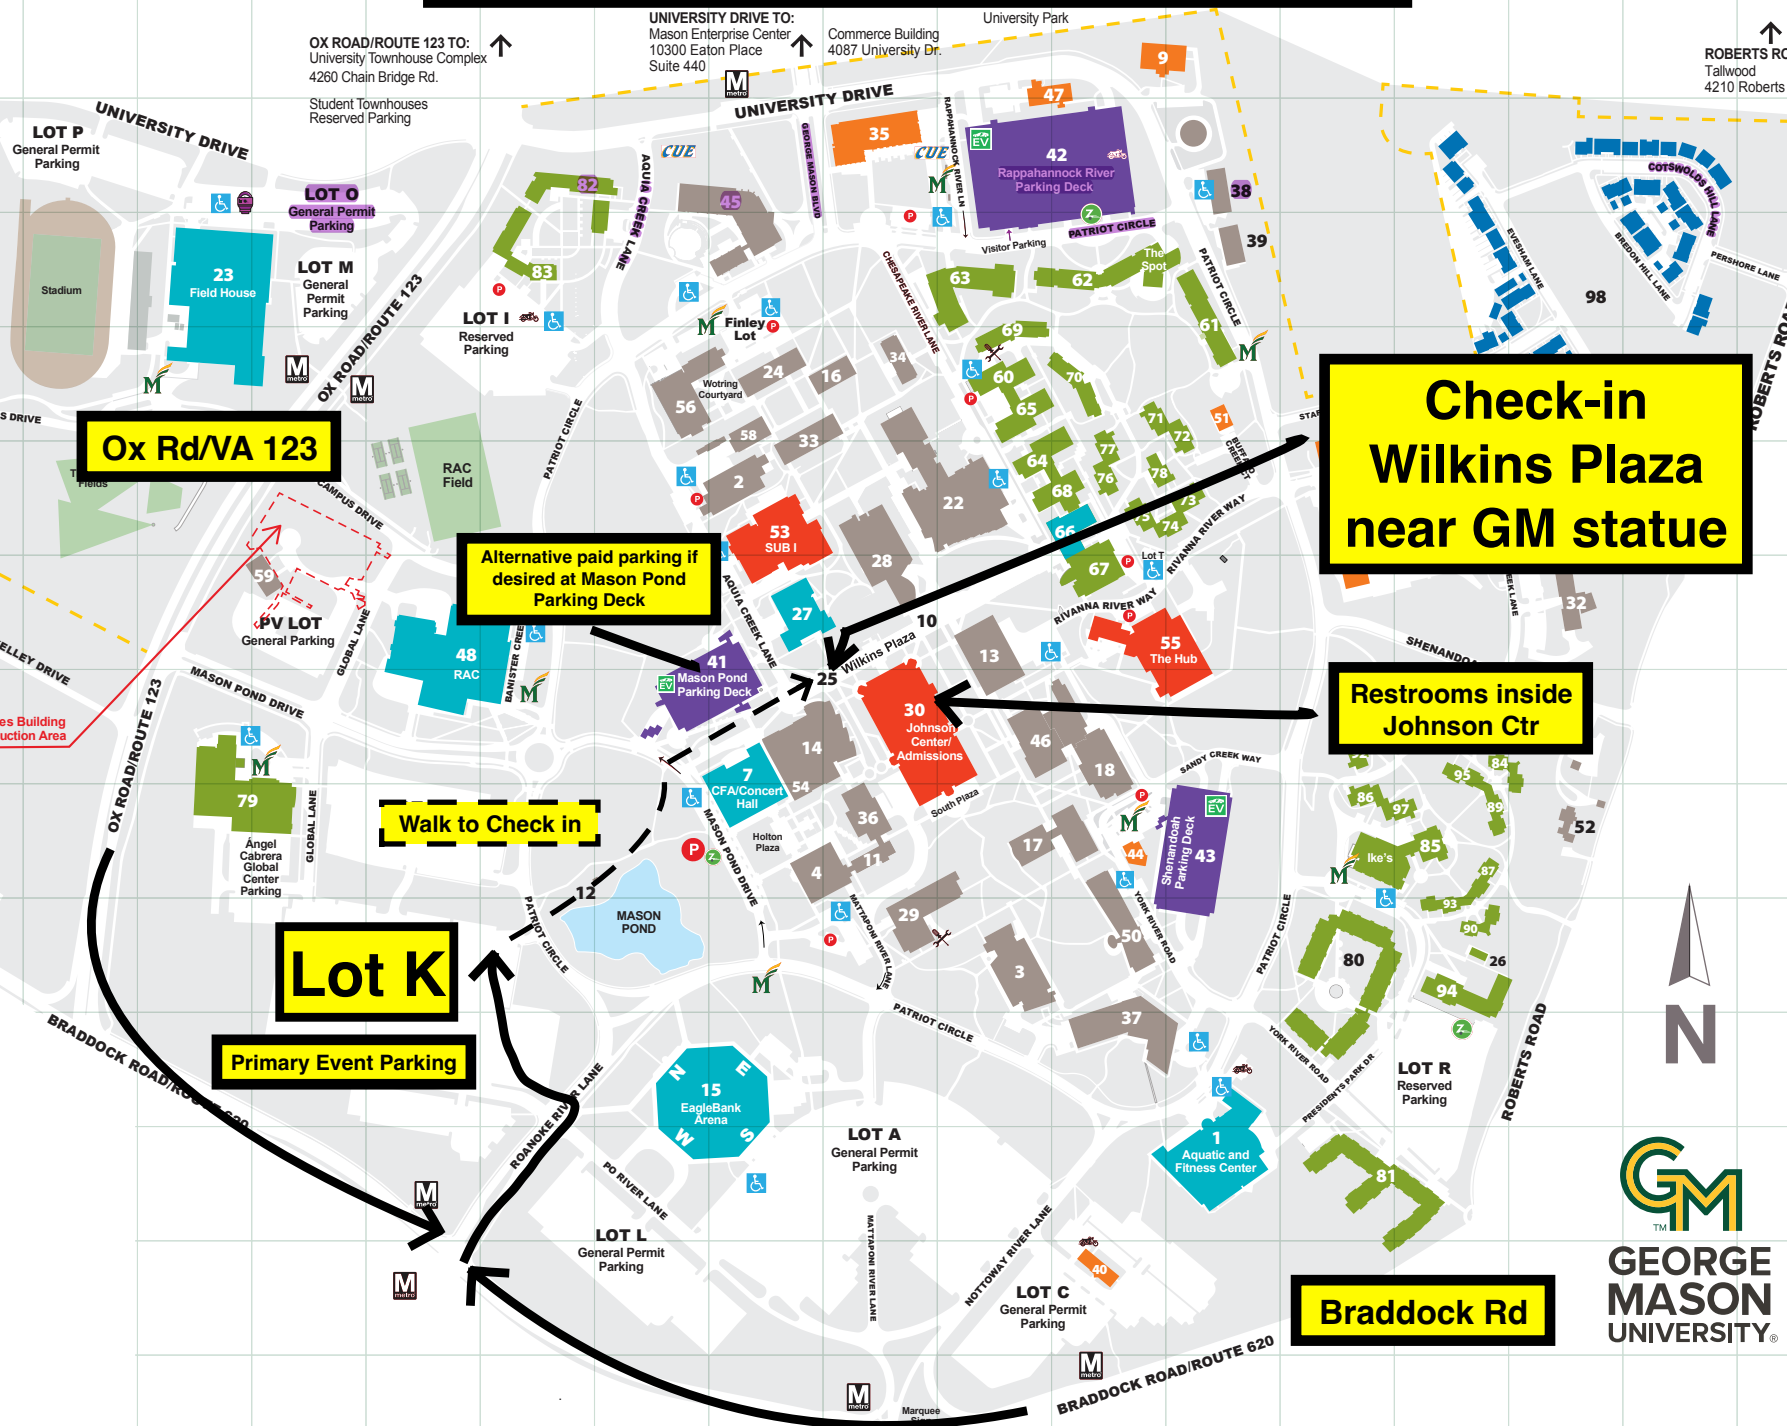

Locator Map GMU Campus

**Check-in
Wilkins Plaza
near GM statue**

**Restrooms inside
Johnson Ctr**

Lot K

Primary Event Parking

Braddock Rd

**Alternative paid parking if
desired at Mason Pond
Parking Deck**

Walk to Check in