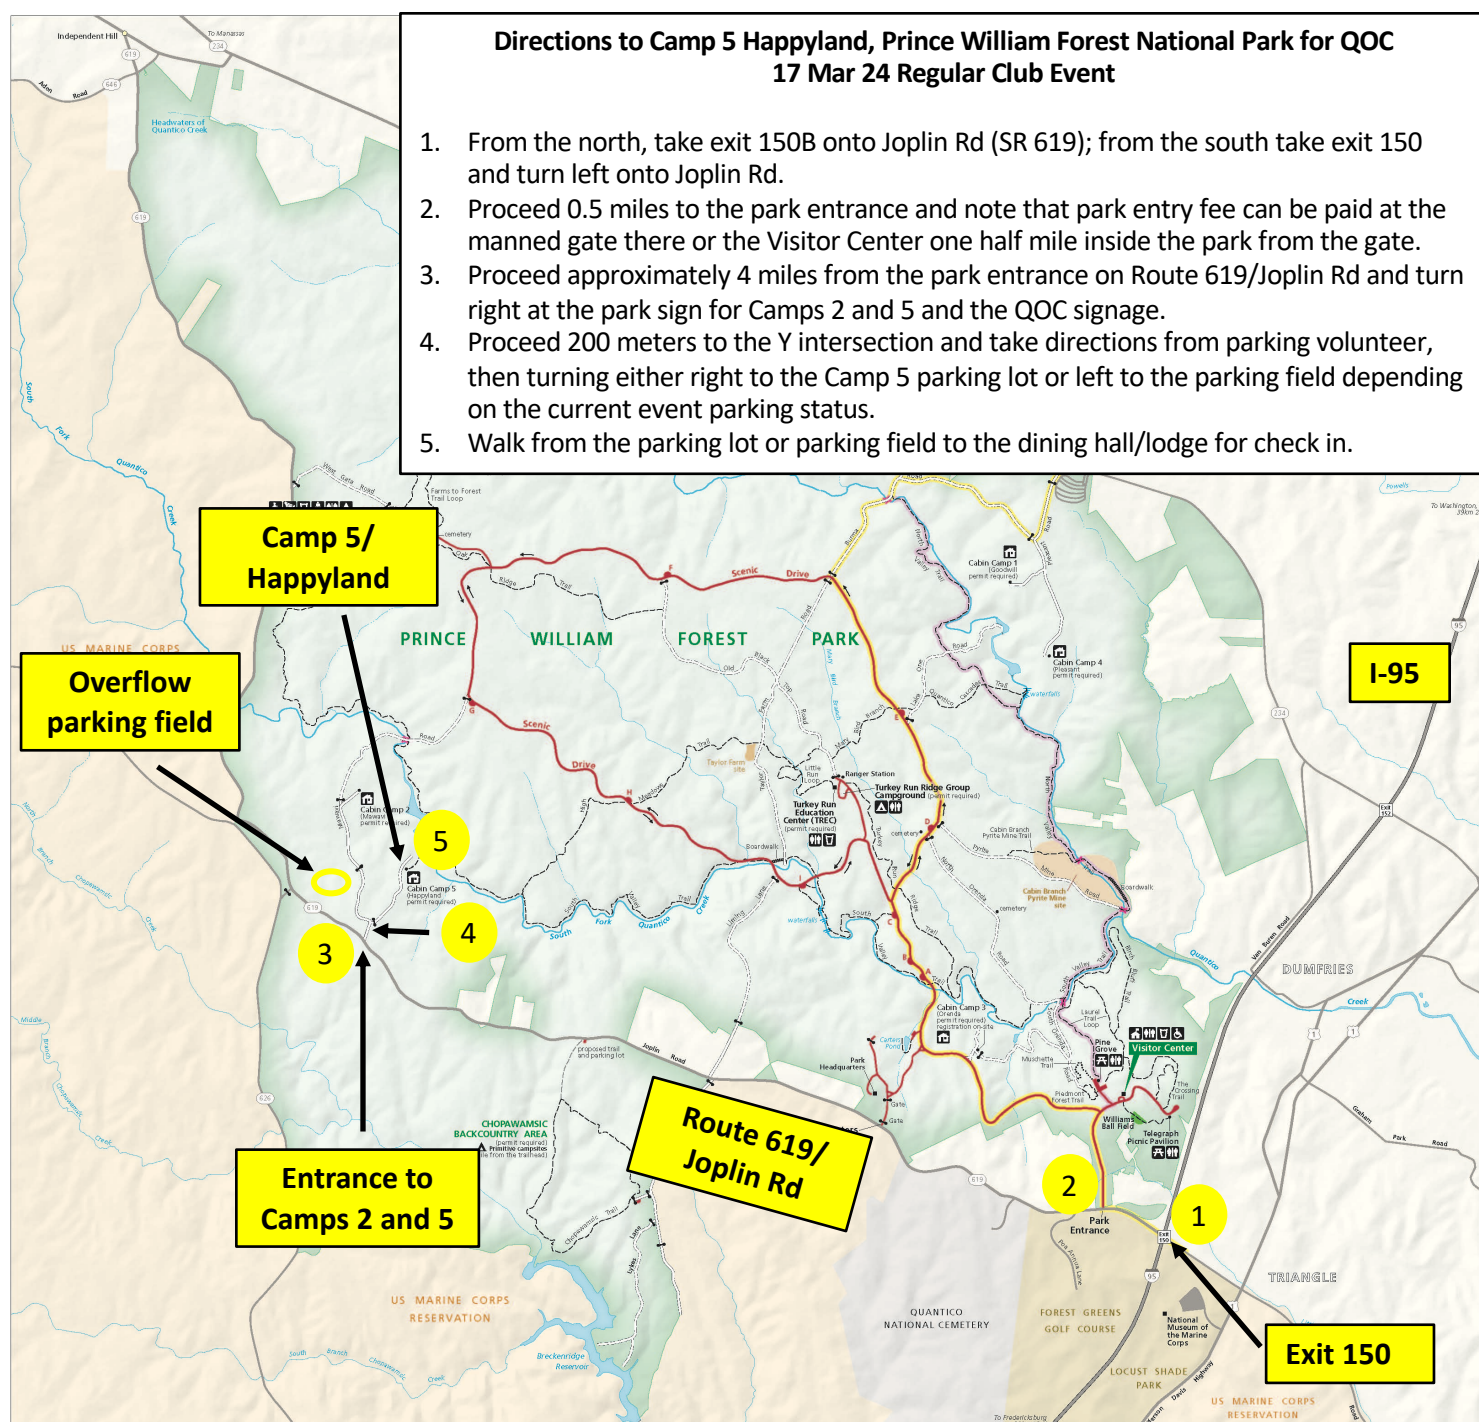

## Directions to Camp 5 Happyland, Prince William Forest National Park for QOC 17 Mar 24 Regular Club Event

1. From the north, take exit 150B onto Joplin Rd (SR 619); from the south take exit 150 and turn left onto Joplin Rd.
2. Proceed 0.5 miles to the park entrance and note that park entry fee can be paid at the manned gate there or the Visitor Center one half mile inside the park from the gate.
3. Proceed approximately 4 miles from the park entrance on Route 619/Joplin Rd and turn right at the park sign for Camps 2 and 5 and the QOC signage.
4. Proceed 200 meters to the Y intersection and take directions from parking volunteer, then turning either right to the Camp 5 parking lot or left to the parking field depending on the current event parking status.
5. Walk from the parking lot or parking field to the dining hall/lodge for check in.

**Camp 5/Happyland**

**Dining Hall Check-in**

**Overflow parking field**

**Camp 5 Parking Lot**

**Parking**

**Entrance to Camps 2 and 5 off Route 619/Joplin Rd**