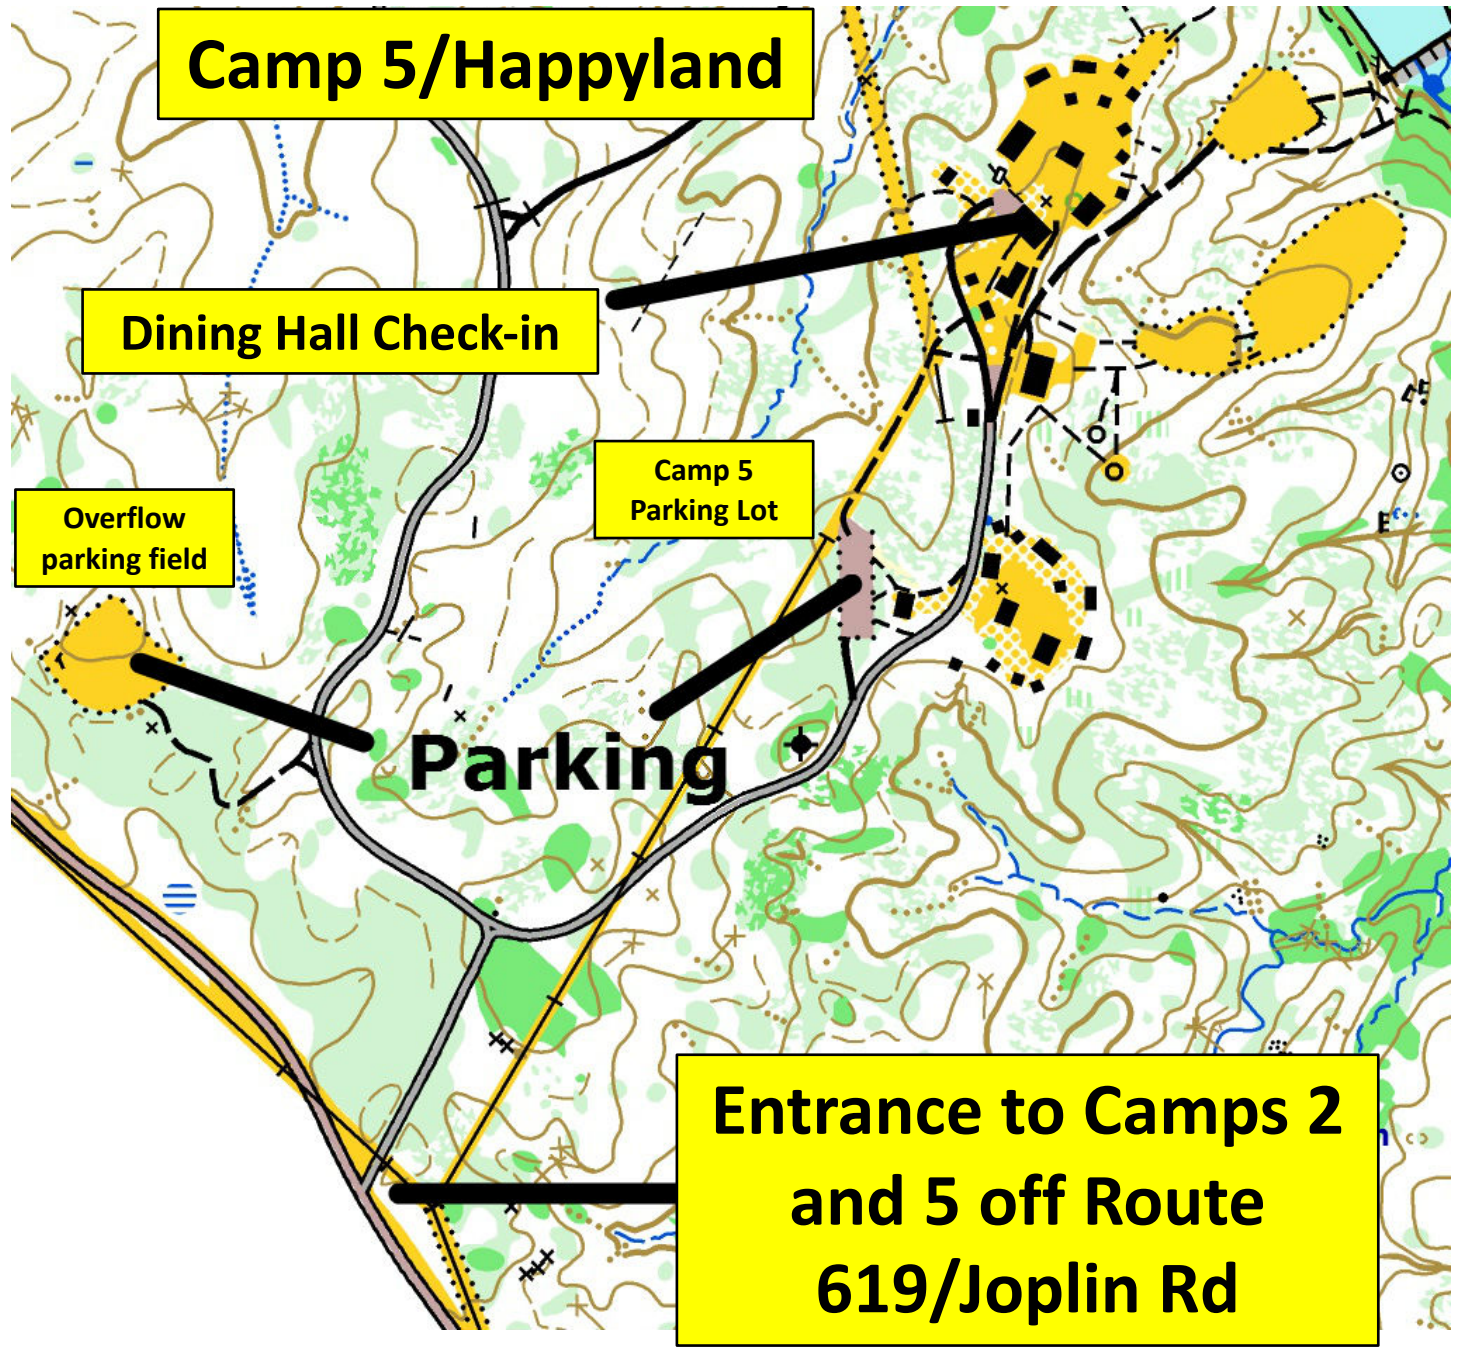

## Directions to Camp 5 Happyland, Prince William Forest National Park for QOC 17 Mar 24 Regular Club Event

1. From the north, take exit 150B onto Joplin Rd (SR 619); from the south take exit 150 and turn left onto Joplin Rd.
2. Proceed 0.5 miles to the park entrance and note that park entry fee can be paid at the manned gate there or the Visitor Center one half mile inside the park from the gate.
3. Proceed approximately 4 miles from the park entrance on Route 619/Joplin Rd and turn right at the park sign for Camps 2 and 5 and the QOC signage.
4. Proceed 200 meters to the Y intersection and take directions from parking volunteer, then turning either right to the Camp 5 parking lot or left to the parking field depending on the current event parking status.
5. Walk from the parking lot or parking field to the dining hall/lodge for check in.

**Camp 5/Happyland**

**Dining Hall Check-in**

**Overflow parking field**

**Camp 5 Parking Lot**

**Parking**

**Entrance to Camps 2 and 5 off Route 619/Joplin Rd**