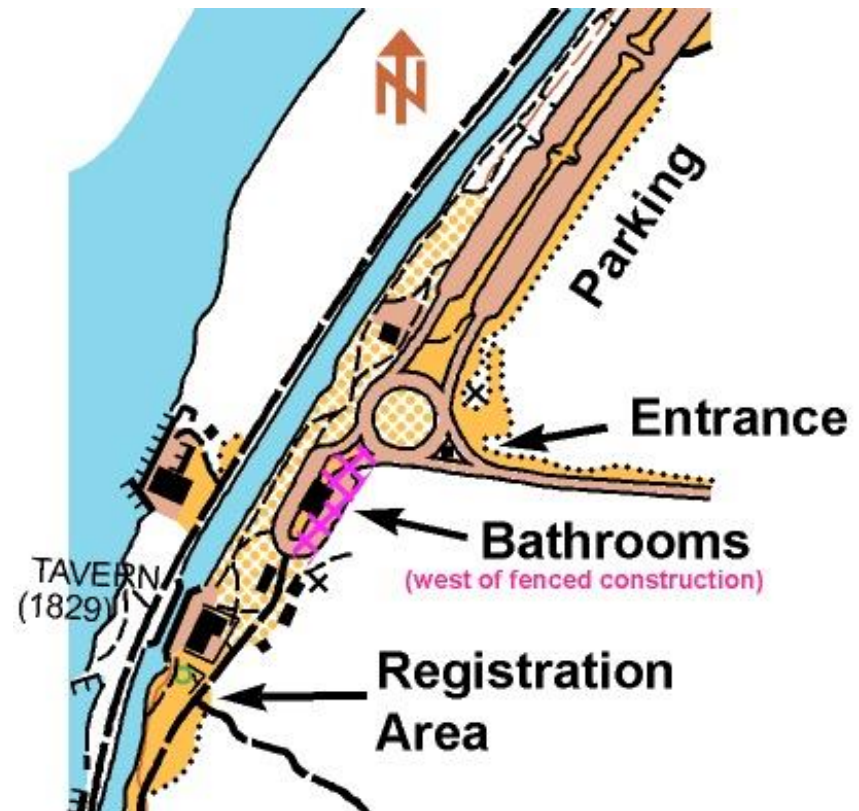

Event Locator Maps for Sun. Nov. 6, 2016

To the QOC Great Falls MD Event:
(address: 11710 MacArthur Blvd, Potomac, MD)

From I-495, Maryland: Take exit 41 (Carderock/Great Falls, MD), follow Clara Barton Parkway to the end. At the stop sign, turn left onto MacArthur Blvd. Follow MacArthur ~3.5 miles to the CHOH park entrance booth. MacArthur Blvd. ends at the park.

From I-495, Virginia: Cross into Maryland over the American Legion Bridge (beltway inner loop) and take exit 41 (Clara Barton Parkway) Westbound, staying left at the fork. Follow Clara Barton to the end. At the stop sign, turn left onto MacArthur Blvd.

Follow MacArthur Blvd ~3.5 miles to the park entrance booth. MacArthur Blvd. ends at the park.

After going by the park entrance toll booth, park in the large lot to the right (north) of the roundabout, then walk south back past the roundabout and beyond the Tavern to find our registration area. See detail map to the right.

To the Post-Race **Potomac Pizza** Palooza & Potomac Paddlesports:

(address: 9812 Falls Rd., Potomac MD)

Take a left at the stop sign as you exit the park, and in less than 2 miles take a left just before River Road into the Potomac Promenade parking area. Potomac Paddlesports is just to the right (northwest) of Potomac Pizza.